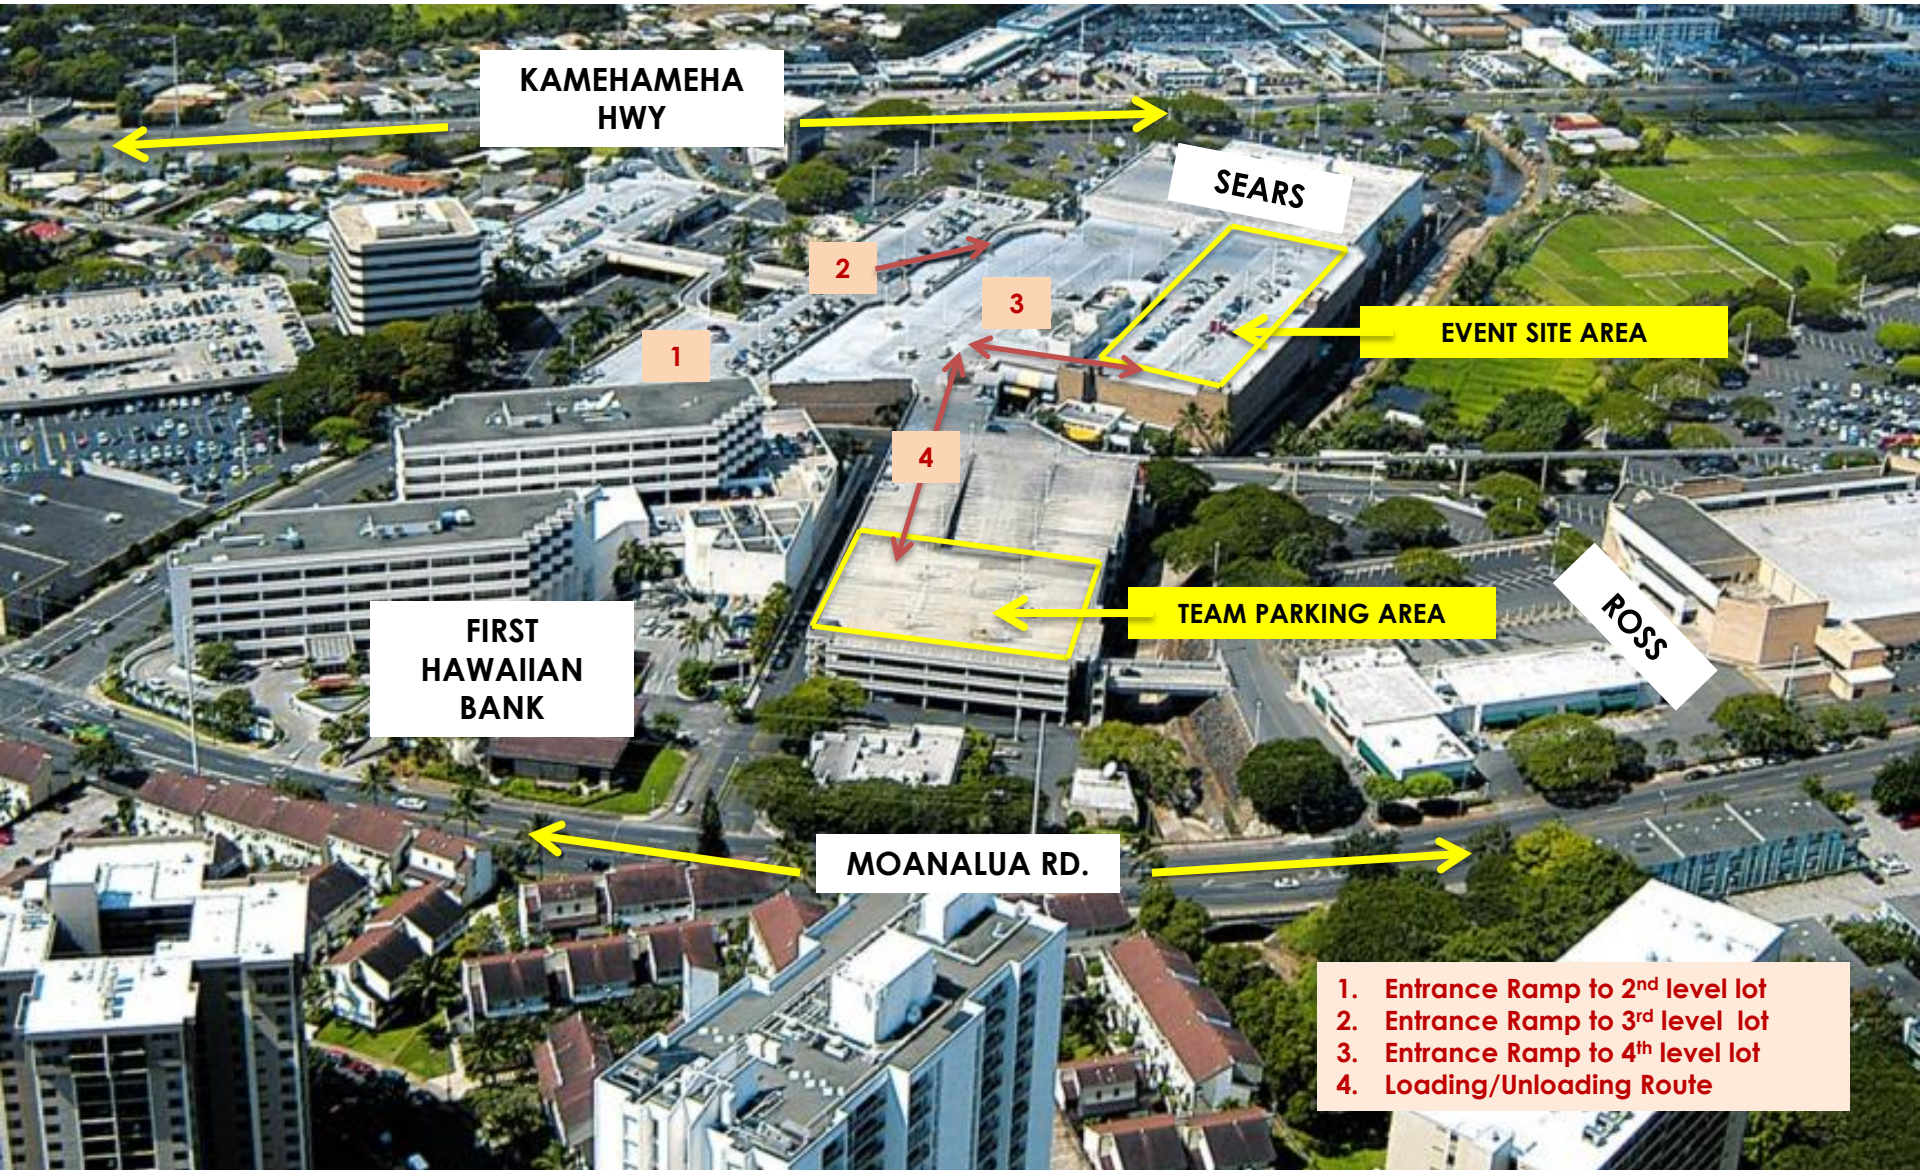

LEMONADE ALLEY

Saturday, April 9 • 3pm – 7pm
Event Day Parking Map

PEARLRIDGE
CENTER

KAMEHAMEHA
HWY

SEARS

EVENT SITE AREA

TEAM PARKING AREA

ROSS

MOANALUA RD.

FIRST
HAWAIIAN
BANK

- 1. Entrance Ramp to 2nd level lot
- 2. Entrance Ramp to 3rd level lot
- 3. Entrance Ramp to 4th level lot
- 4. Loading/Unloading Route